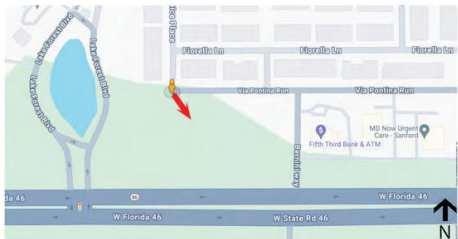

F FARMER
ARCHITECTURE
Daniel H. Farmer, A.I.A.

From Lake Forest Entrance looking East.

Via Pontina Run Looking South

F FARMER
ARCHITECTURE
Daniel H. Farmer, A.I.A.

From Via Pontina Run looking Southeast

From State Rd 46 looking North West

From State Rd 46 looking Northeast