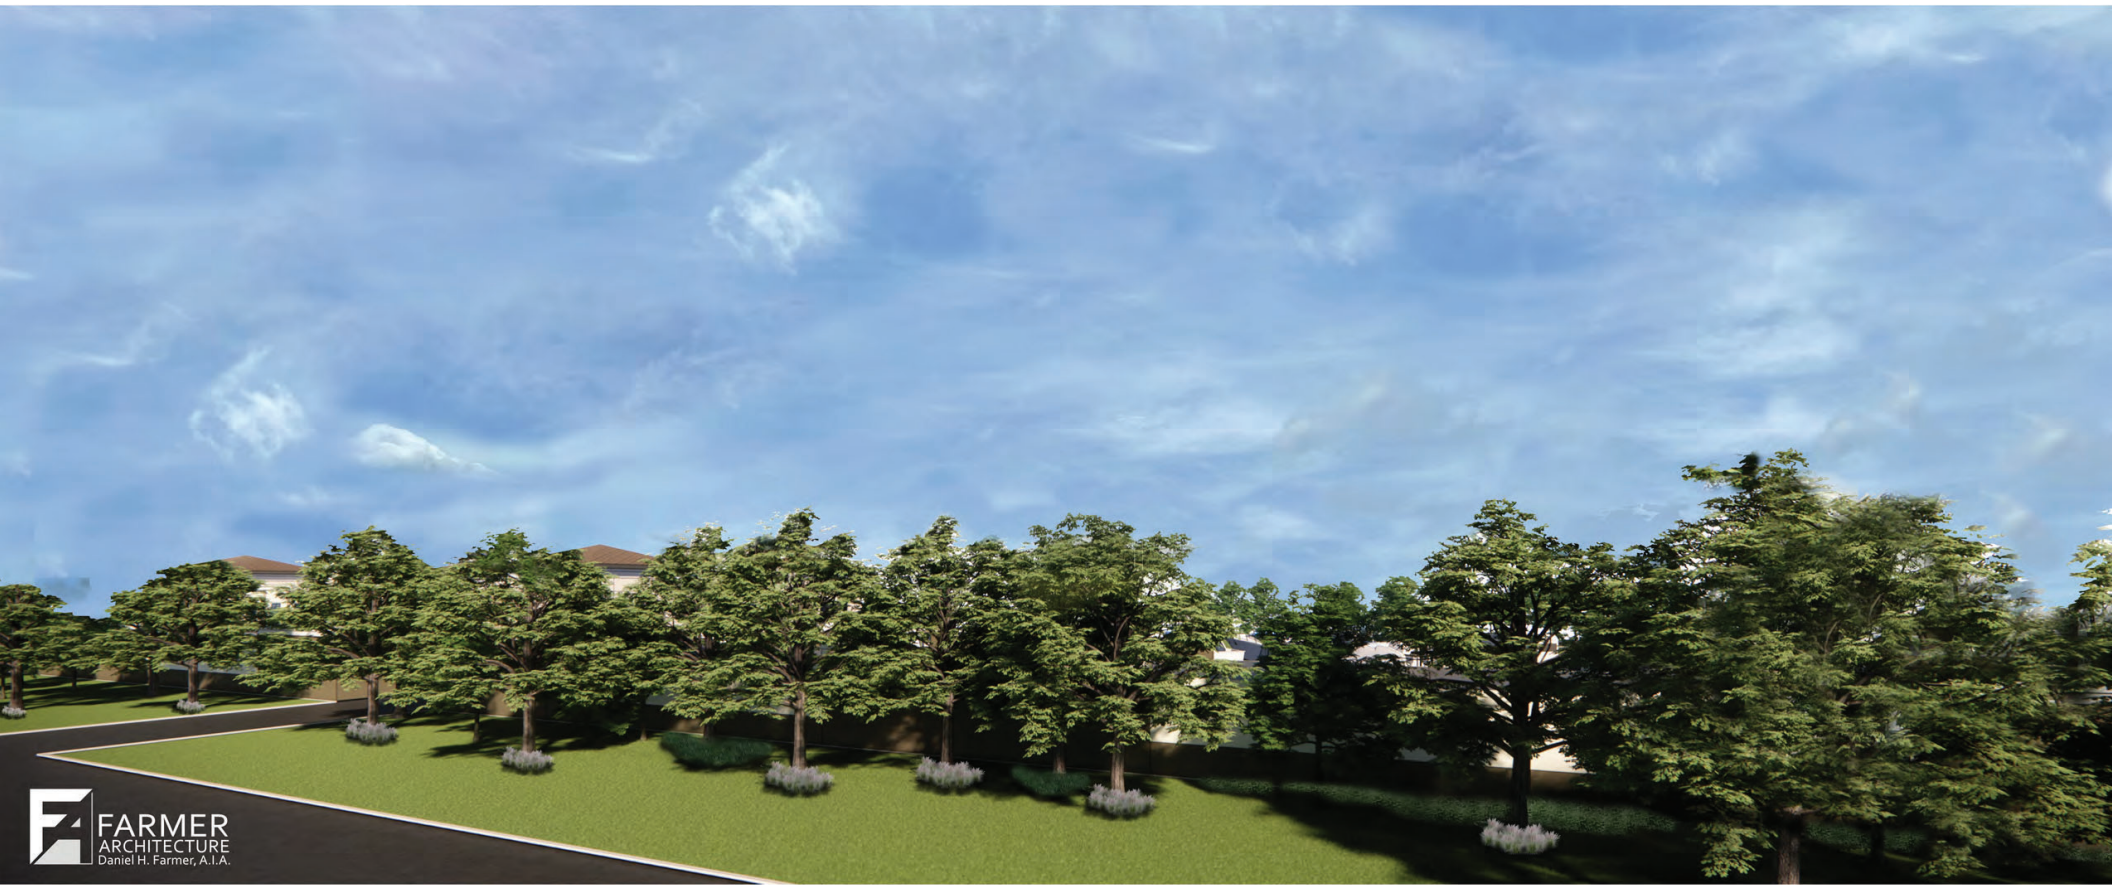

F FARMER
ARCHITECTURE
Daniel H. Farmer, A.I.A.

From Lake Forest Entrance looking East.

Via Pontina Run Looking South

F FARMER
ARCHITECTURE
Daniel H. Farmer, A.I.A.

From Via Pontina Run looking Southeast

From State Rd 46 looking North West

From State Rd 46 looking Northeast