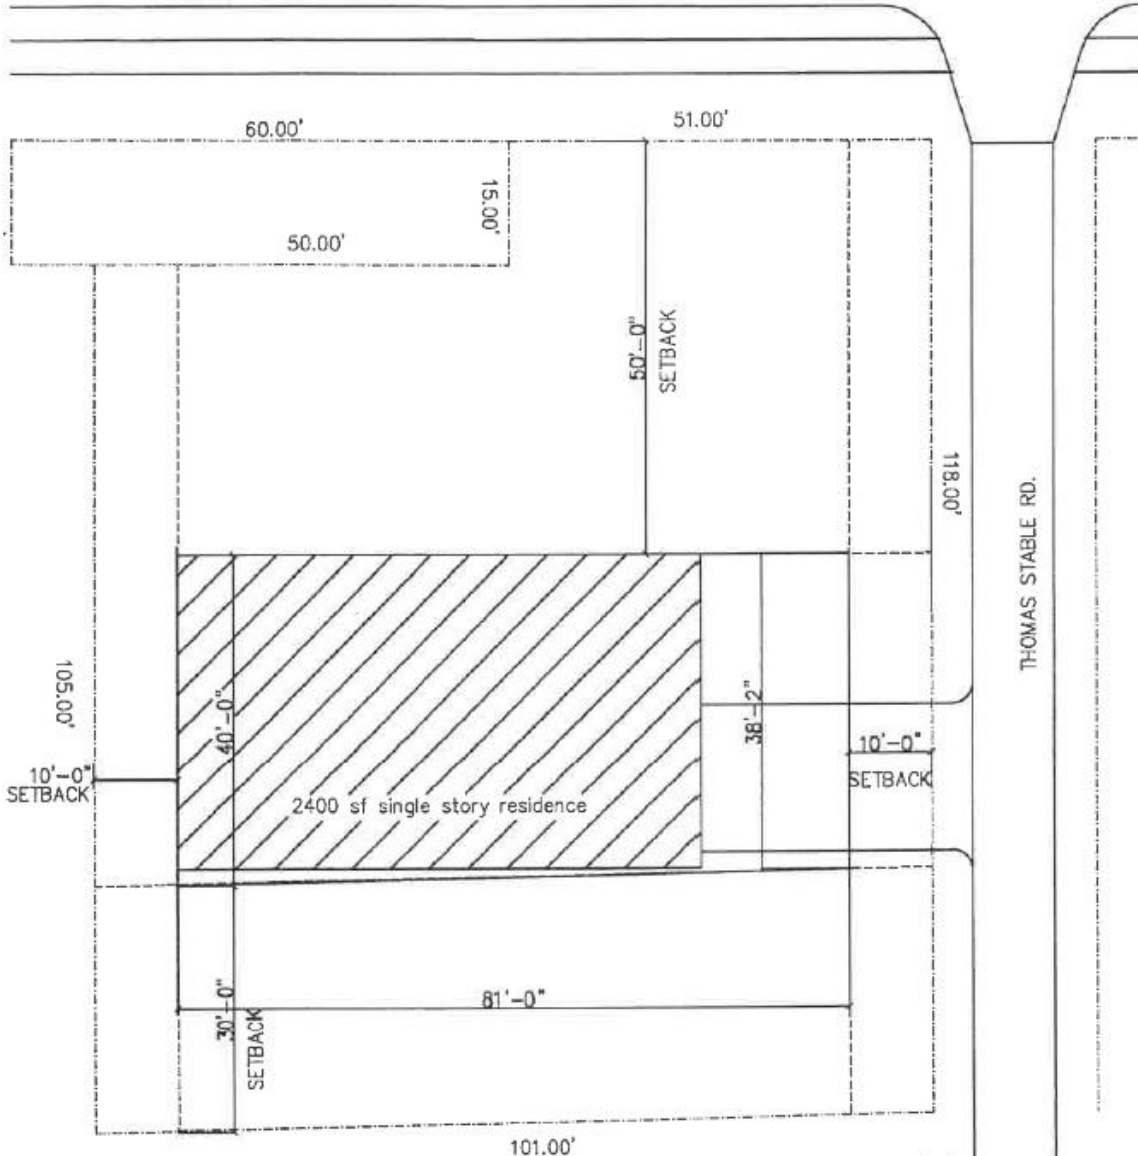

RONALD REAGAN BLVD (LOT 14) VARIANCES

RONALD REAGAN BLVD.

SITE PLAN

SCALE: 1" = 20'