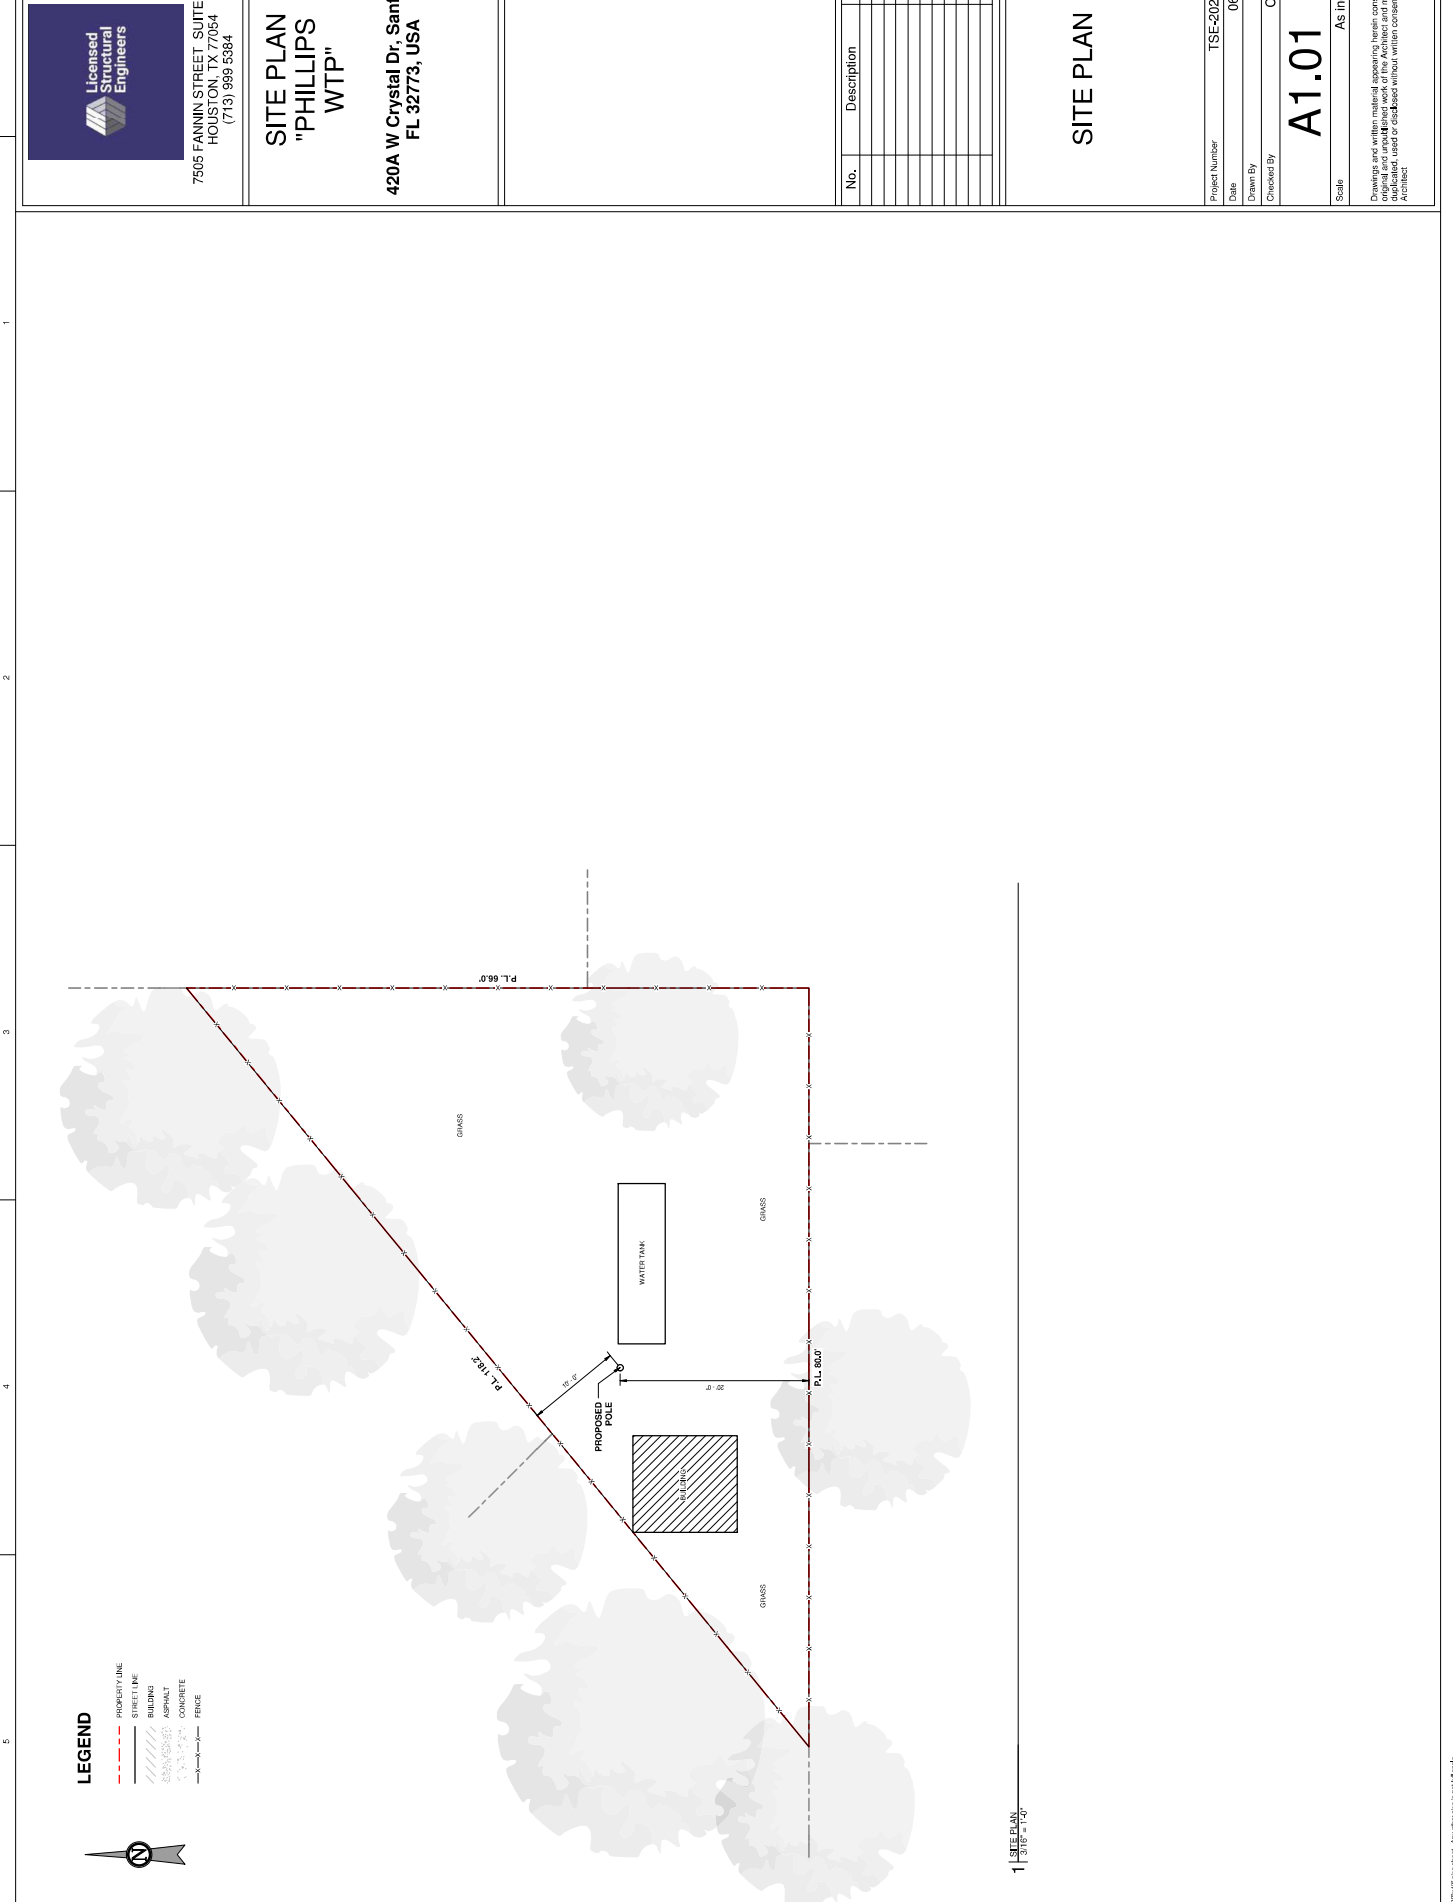

LEGEND

- --- PROXIMITY LINE
- - - - - STREET LINE
- ▨ BULKHEAD
- ▧ ASPHALT
- ▩ CONCRETE
- --- FENCE

1 | SITE PLAN
SCALE = 1/8"

7505 FANNIN STREET, SUITE 440
HOUSTON, TX 77064
(713) 989 5384

**SITE PLAN
"PHILLIPS
WTP"**

**420A W Crystal Dr, Sanford,
FL 32773, USA**

No.	Description	Date

SITE PLAN

Project Number: TSE-2021-3782
Date: 06-06-24
Drawn By: Author
Checked By: Checker

A1.01

Scale: As indicated