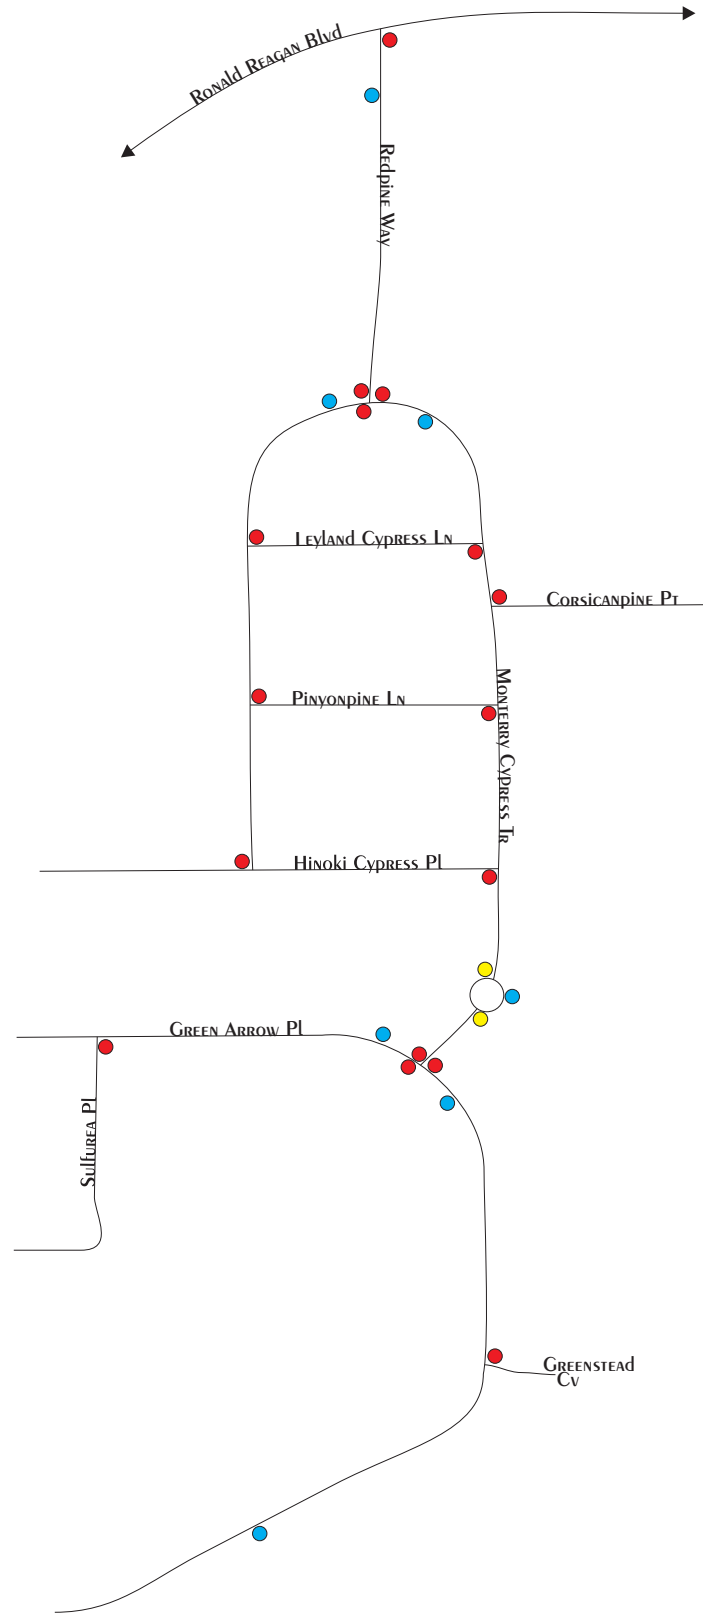

CADENCE PARK
TRAFFIC ENFORCEMENT AGREEMENT
DISTRICT 5
EXISTING SIGNING
3.26.25
EXHIBIT A

	● Stop signs 30 x 30 PRISMATIC
	● Yield signs 30" PRISMATIC
	● Speed Limit 25 signs 24 x 30 PRISMATIC

EXHIBIT A