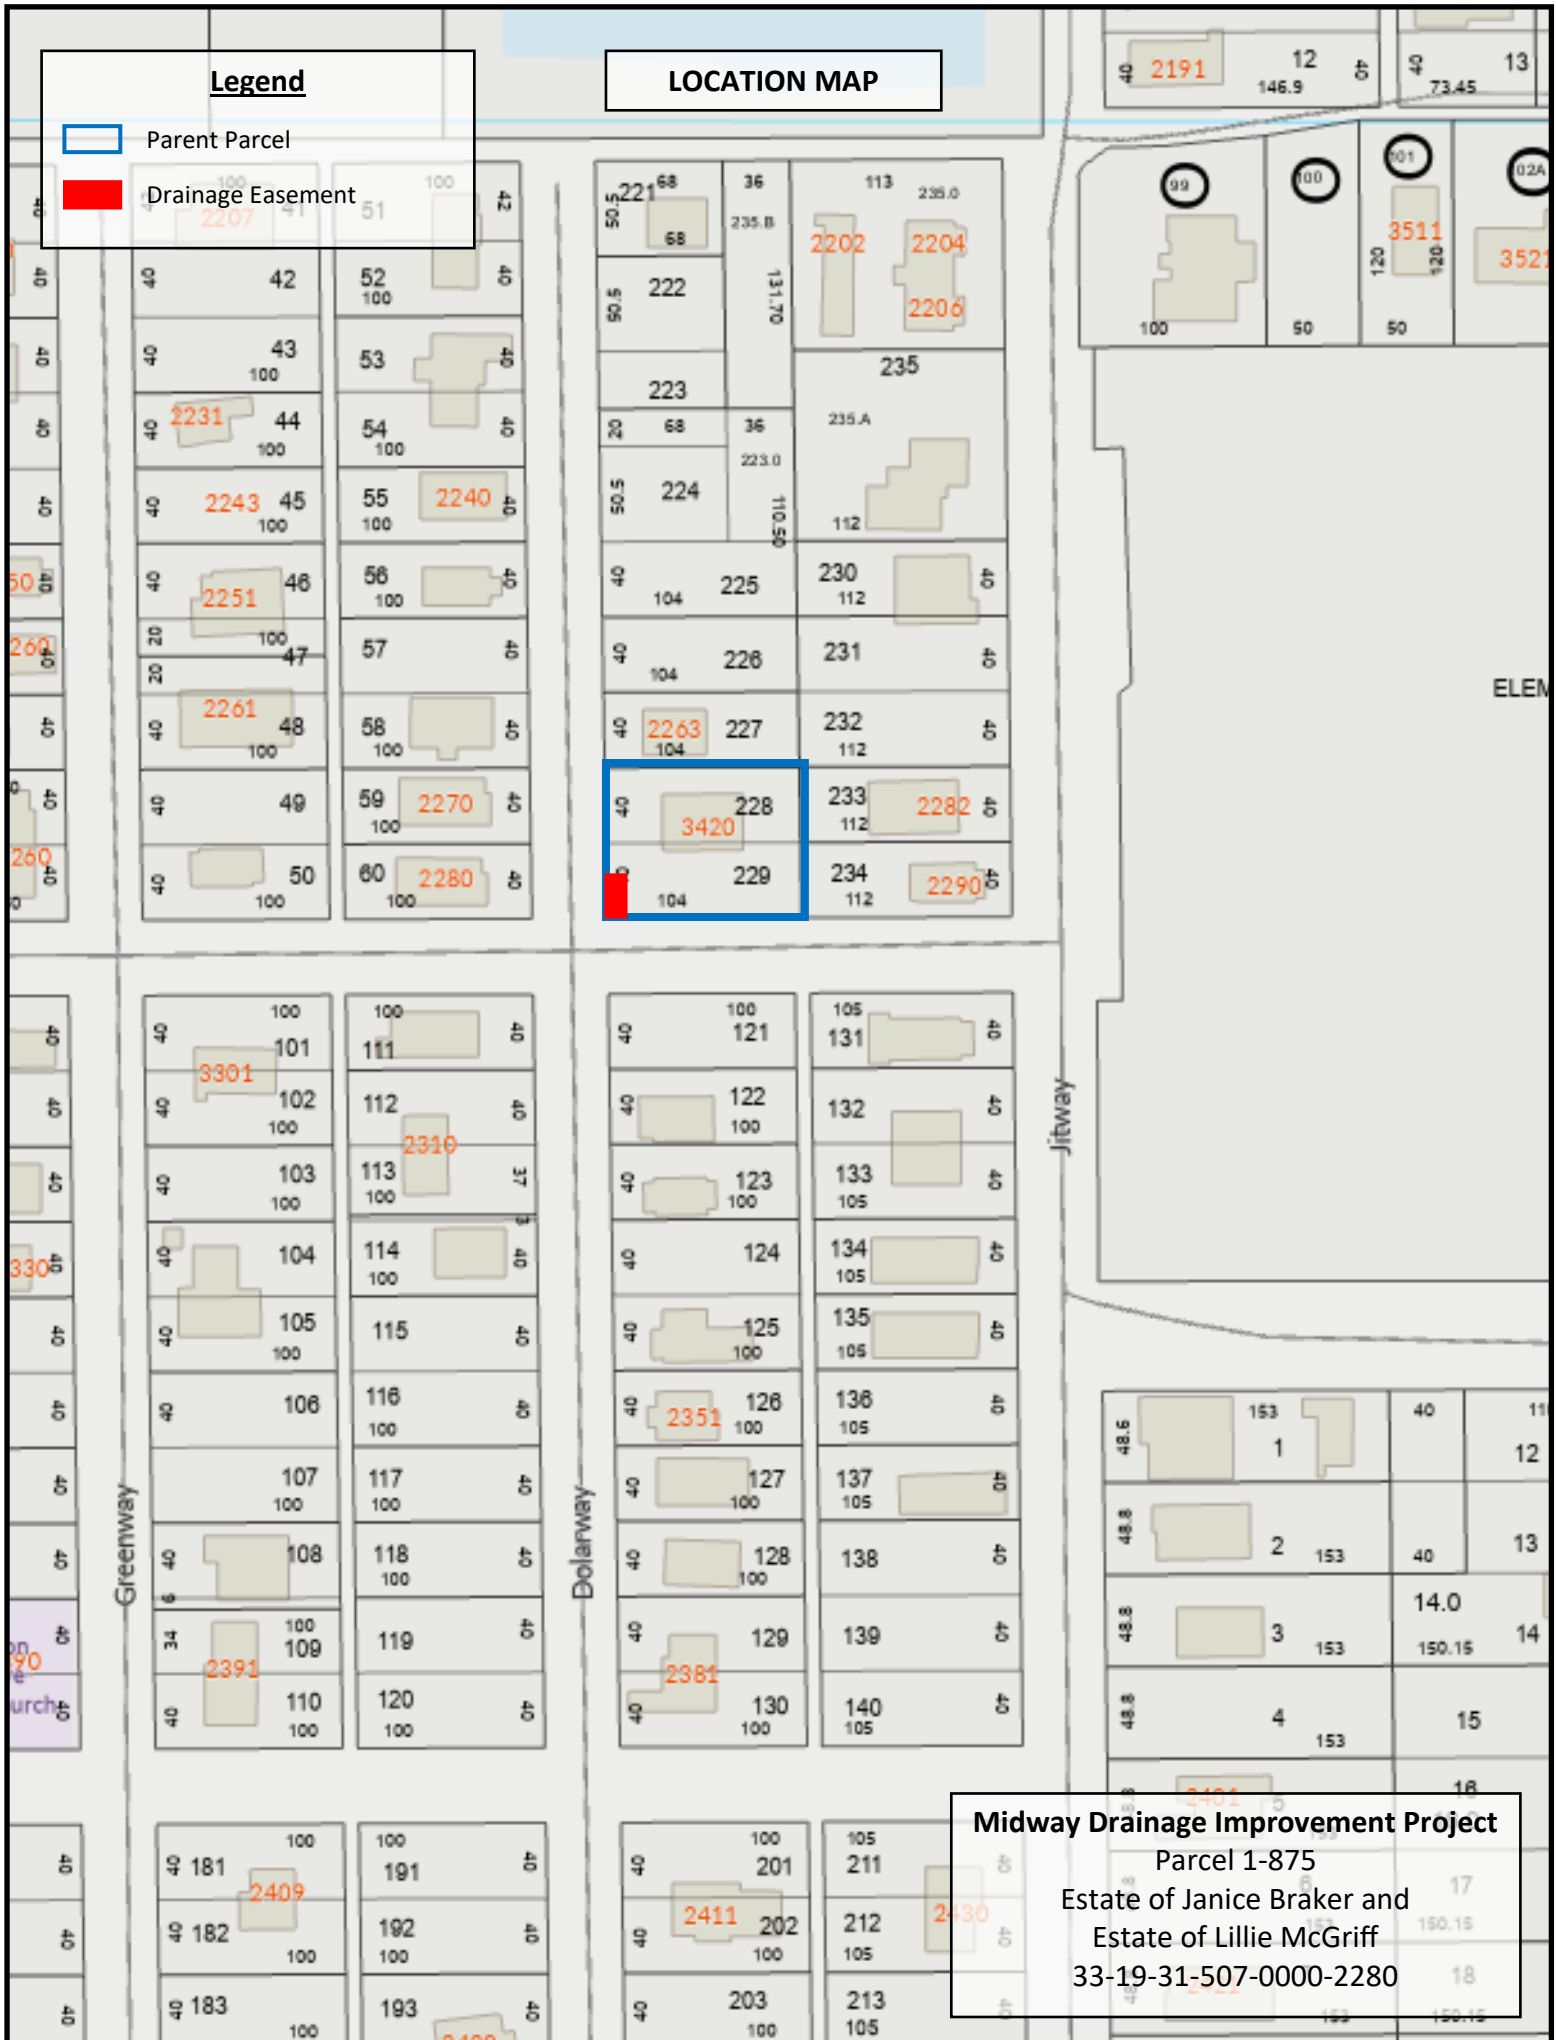

Legend

-  Parent Parcel
-  Drainage Easement

LOCATION MAP

Midway Drainage Improvement Project
Parcel 1-875
Estate of Janice Braker and
Estate of Lillie McGriff
33-19-31-507-0000-2280