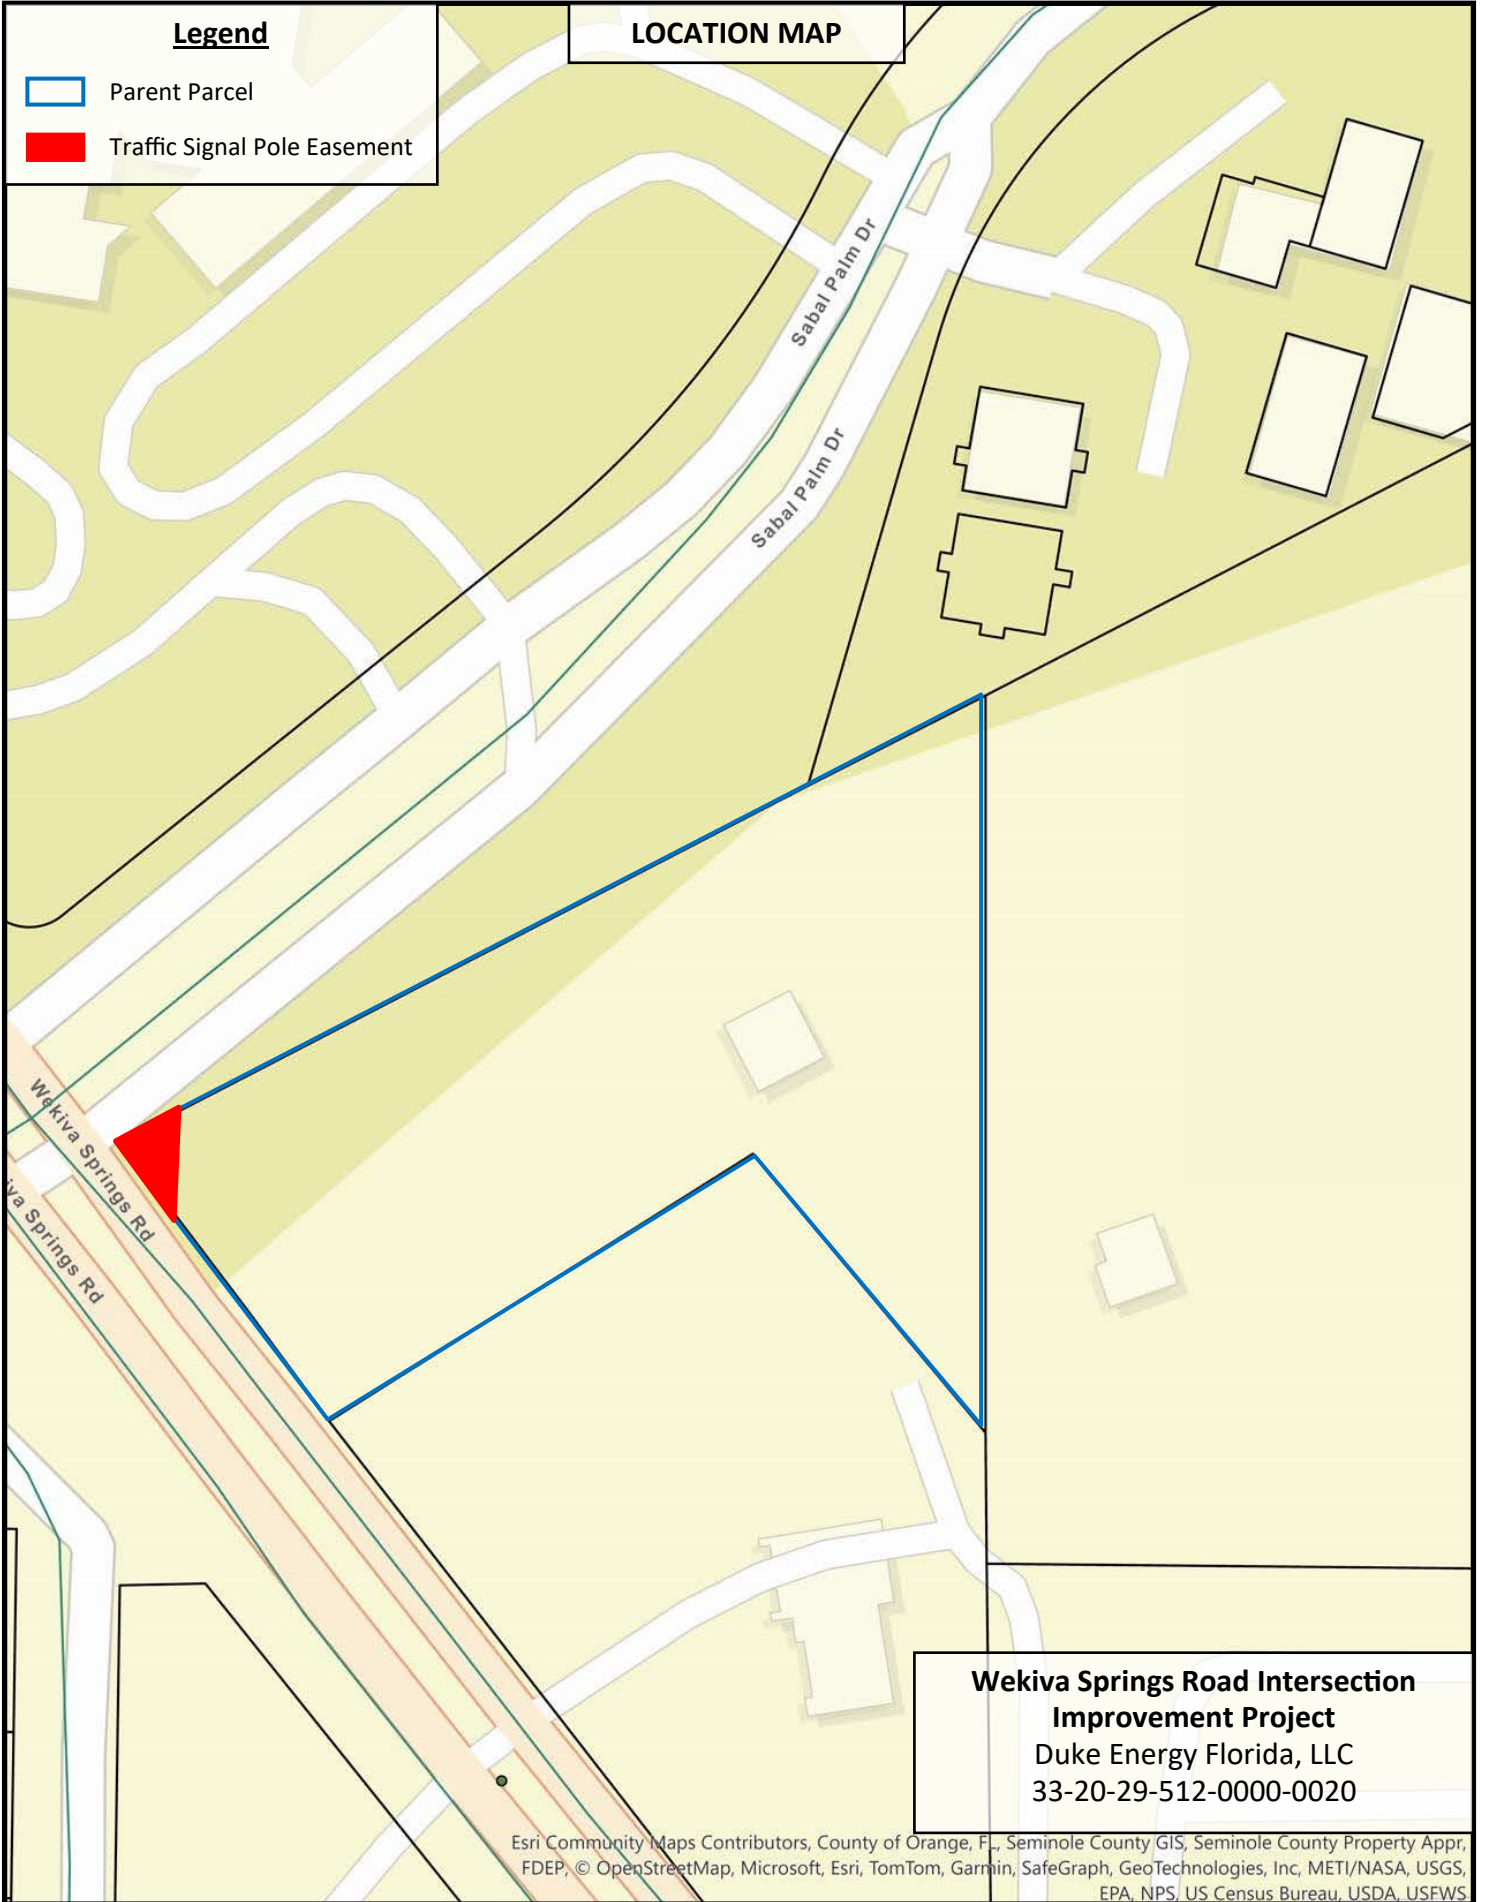

Legend

-  Parent Parcel
-  Traffic Signal Pole Easement

LOCATION MAP

**Wekiva Springs Road Intersection
Improvement Project**
Duke Energy Florida, LLC
33-20-29-512-0000-0020