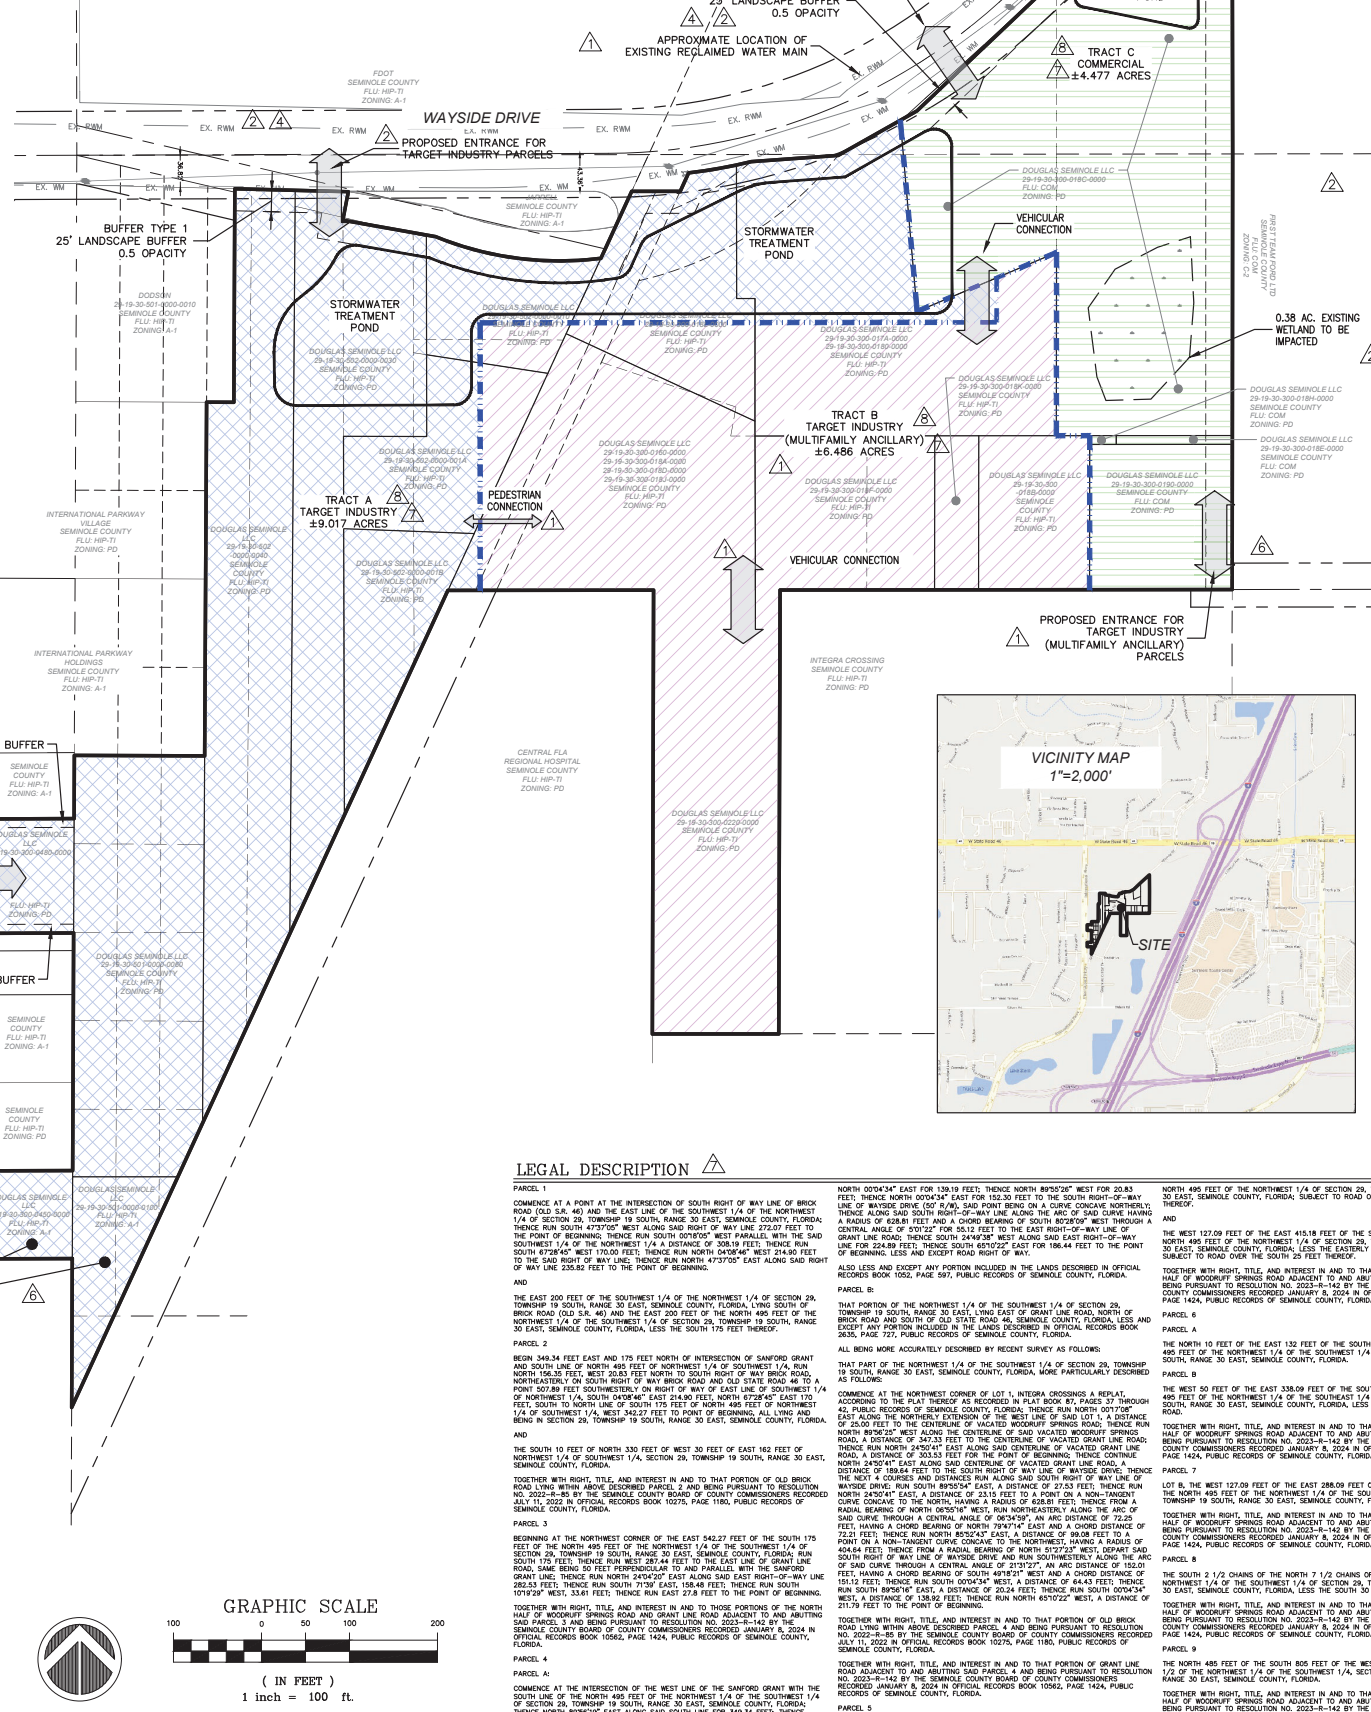

FUTURE LAND USE

LAND USE DATA

1. PD BOUNDARY: 19.98 AC (870,322 SF)
  2. ESTIMATED NET BUILDABLE AREA: 19.98 AC (870,322 SF)
  3. MINIMUM OPEN SPACE: 4.99 AC (217,580 SF)
  4. TRACT A - TARGET INDUSTRY
  5. TRACT B - MULTI-FAMILY
  6. TRACT C - COMMERCIAL

MULTIFAMILY IS LIMITED TO TWENTY (20) PERCENT OF THE NET BUILDABLE AREA OF TRACT C AND FORTY-NINE (49) PERCENT OF TOTAL FLOOR AREA TO PRESERVE THE COMMERCIAL CHARACTER OF TRACT C AND TO MAINTAIN ADEQUATE COMMERCIAL USES TO SERVE SURROUNDING RESIDENTIAL DISTRICTS.

PROPOSED BUILDING AREAS: RESIDENTIAL 357,280 SF (319 UNITS)

SCHOOL IMPACT ANALYSIS

UTILITY PROVIDERS:

WATER, WASTEWATER, RECLAIM: SEMINOLE COUNTY UTILITIES DEPARTMENT
500 W. LAKE MARY BLVD. SANFORD, FL 32773
PHONE: 407-665-2024

LEGEND

Trip Generation Summary table with columns for ITE Code, Land Use, Size, Daily Trips, Rate, Total, Enter, Exit, Rate, Total, Enter, Exit, P.M. Peak Hour, and Total.

*DU: Dwelling Unit, KSF = 1,000 sq. ft.
**From the Seminole County 2021 Multi-Model Mobility Fee Study

LEGAL DESCRIPTION

PARCEL 1: COMMENCE AT A POINT AT THE INTERSECTION OF SOUTH RIGHT OF WAY LINE OF BRICK ROAD...
PARCEL 2: BEGIN 348.34 FEET EAST AND 175 FEET NORTH OF INTERSECTION OF SANFORD GRANT...
PARCEL 3: BEGINNING AT THE NORTHWEST CORNER OF THE EAST 542.27 FEET OF THE SOUTH 175 FEET OF THE NORTH 495 FEET OF THE NORTHWEST 1/4 OF THE SECTION 29, TOWNSHIP 19 SOUTH, RANGE 30 EAST, SEMINOLE COUNTY, FLORIDA...

GENERAL NOTES