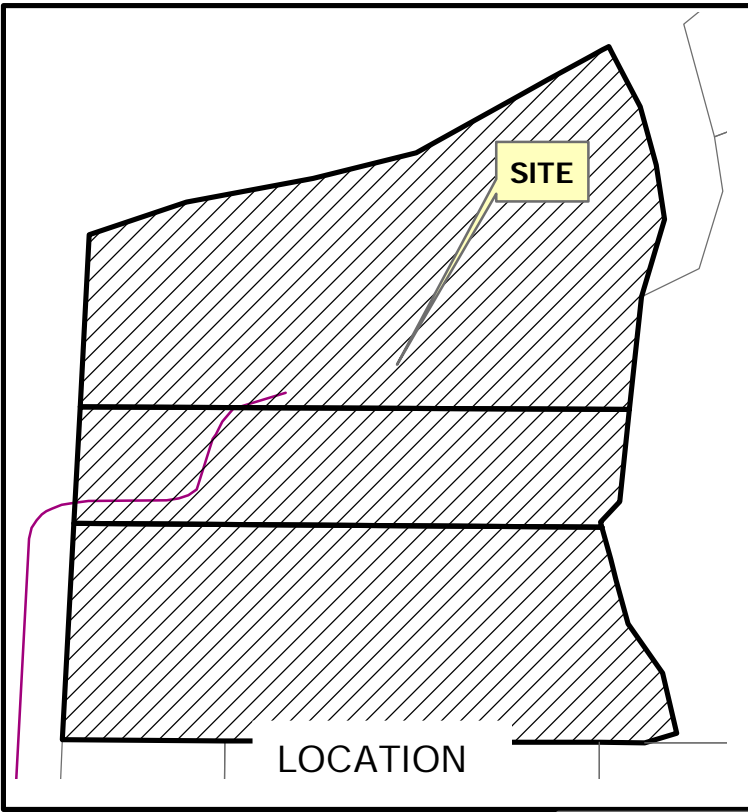

ZONING AND LOCATION MAP

**WEKIVA ISLAND
WINTER WONDERLAND SPECIAL
EVENT PERMIT**

**SEMINOLE COUNTY
BOARD OF COUNTY COMMISSIONERS
OCTOBER 8, 2024**

PARCEL # 30-20-29-300-001A-0000+

LEGEND

Site

PD