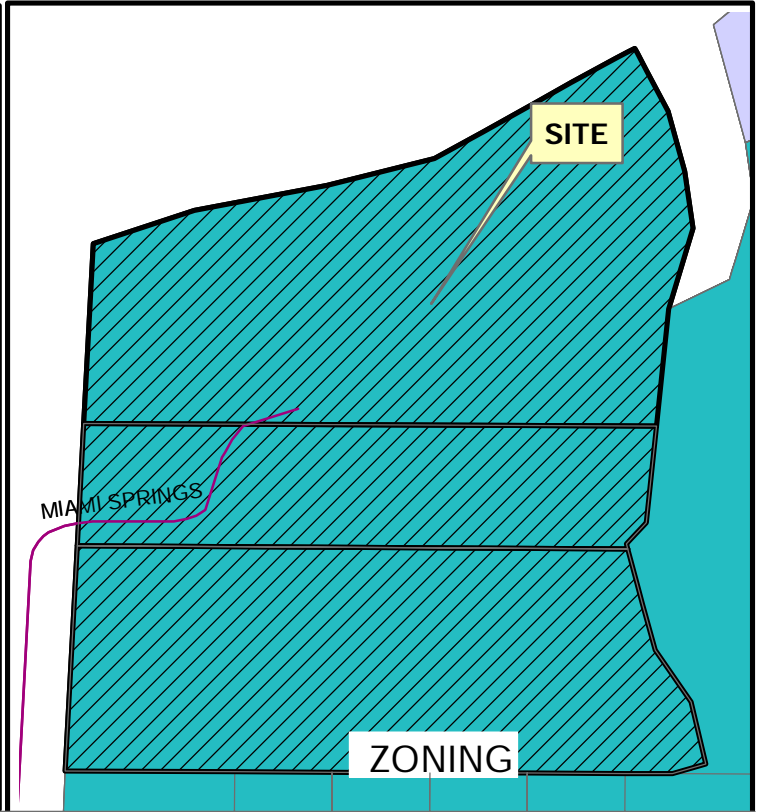

ZONING AND LOCATION MAP

**WEKIVA ISLAND
WINTER WONDERLAND SPECIAL
EVENT PERMIT**

**SEMINOLE COUNTY
BOARD OF COUNTY COMMISSIONERS
OCTOBER 8, 2024**

PARCEL # 30-20-29-300-001A-0000+

LEGEND

Site

PD