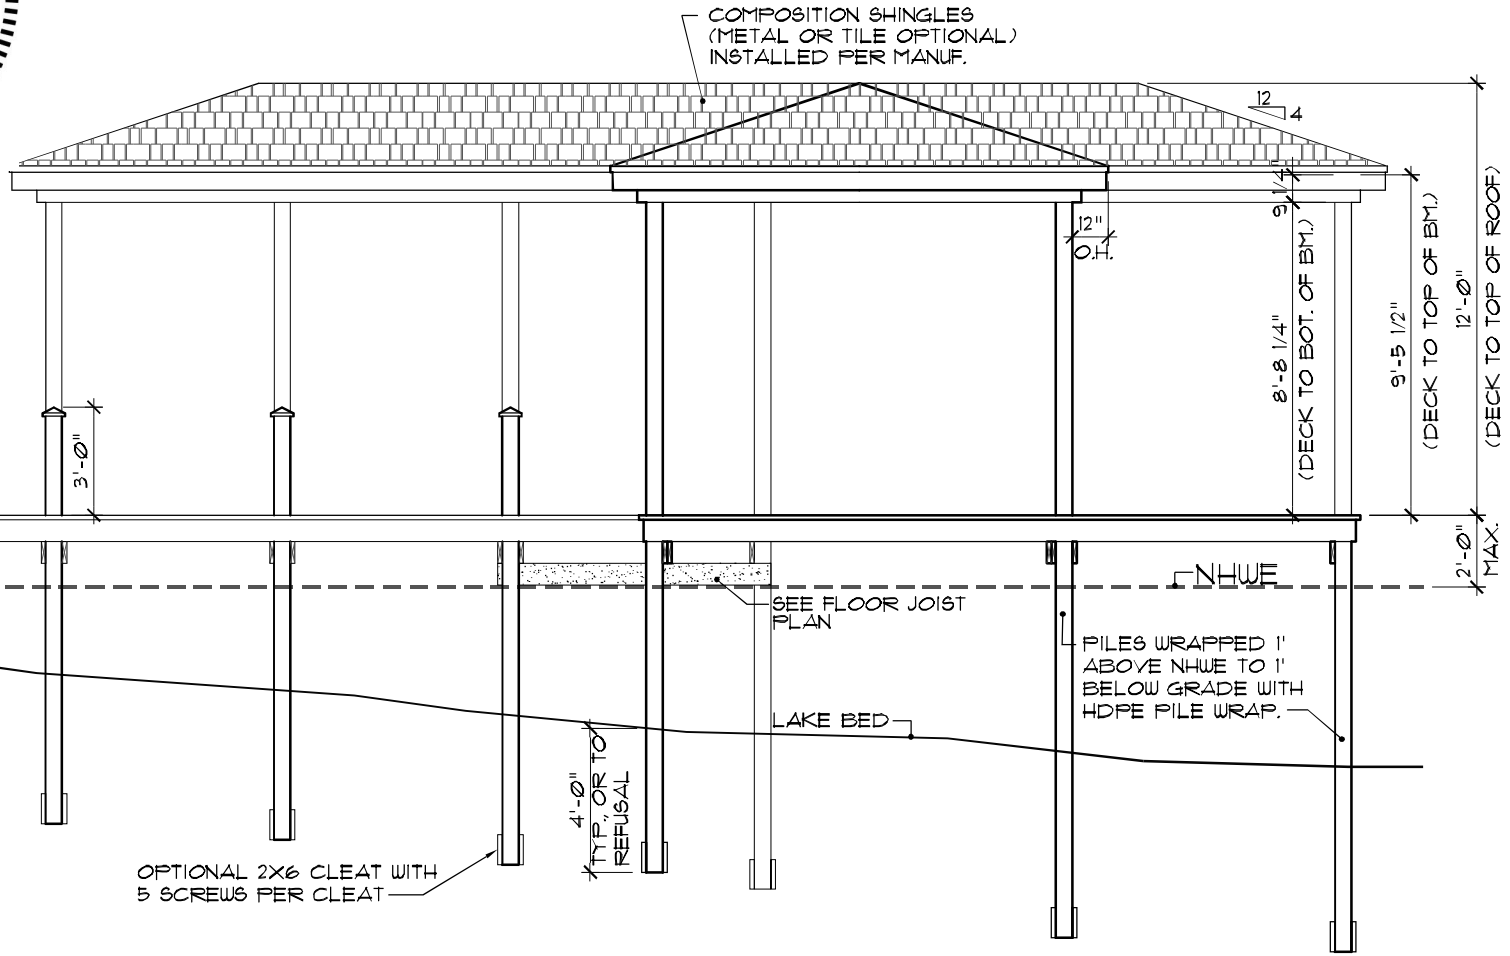

EXHIBIT B

Digitally signed by ROBERT DEWITT
Date: 2023.05.23 16:21:05 -04'00'

ROBERT DEWITT

Left Elevation
SCALE: 3/16" = 1'-0"