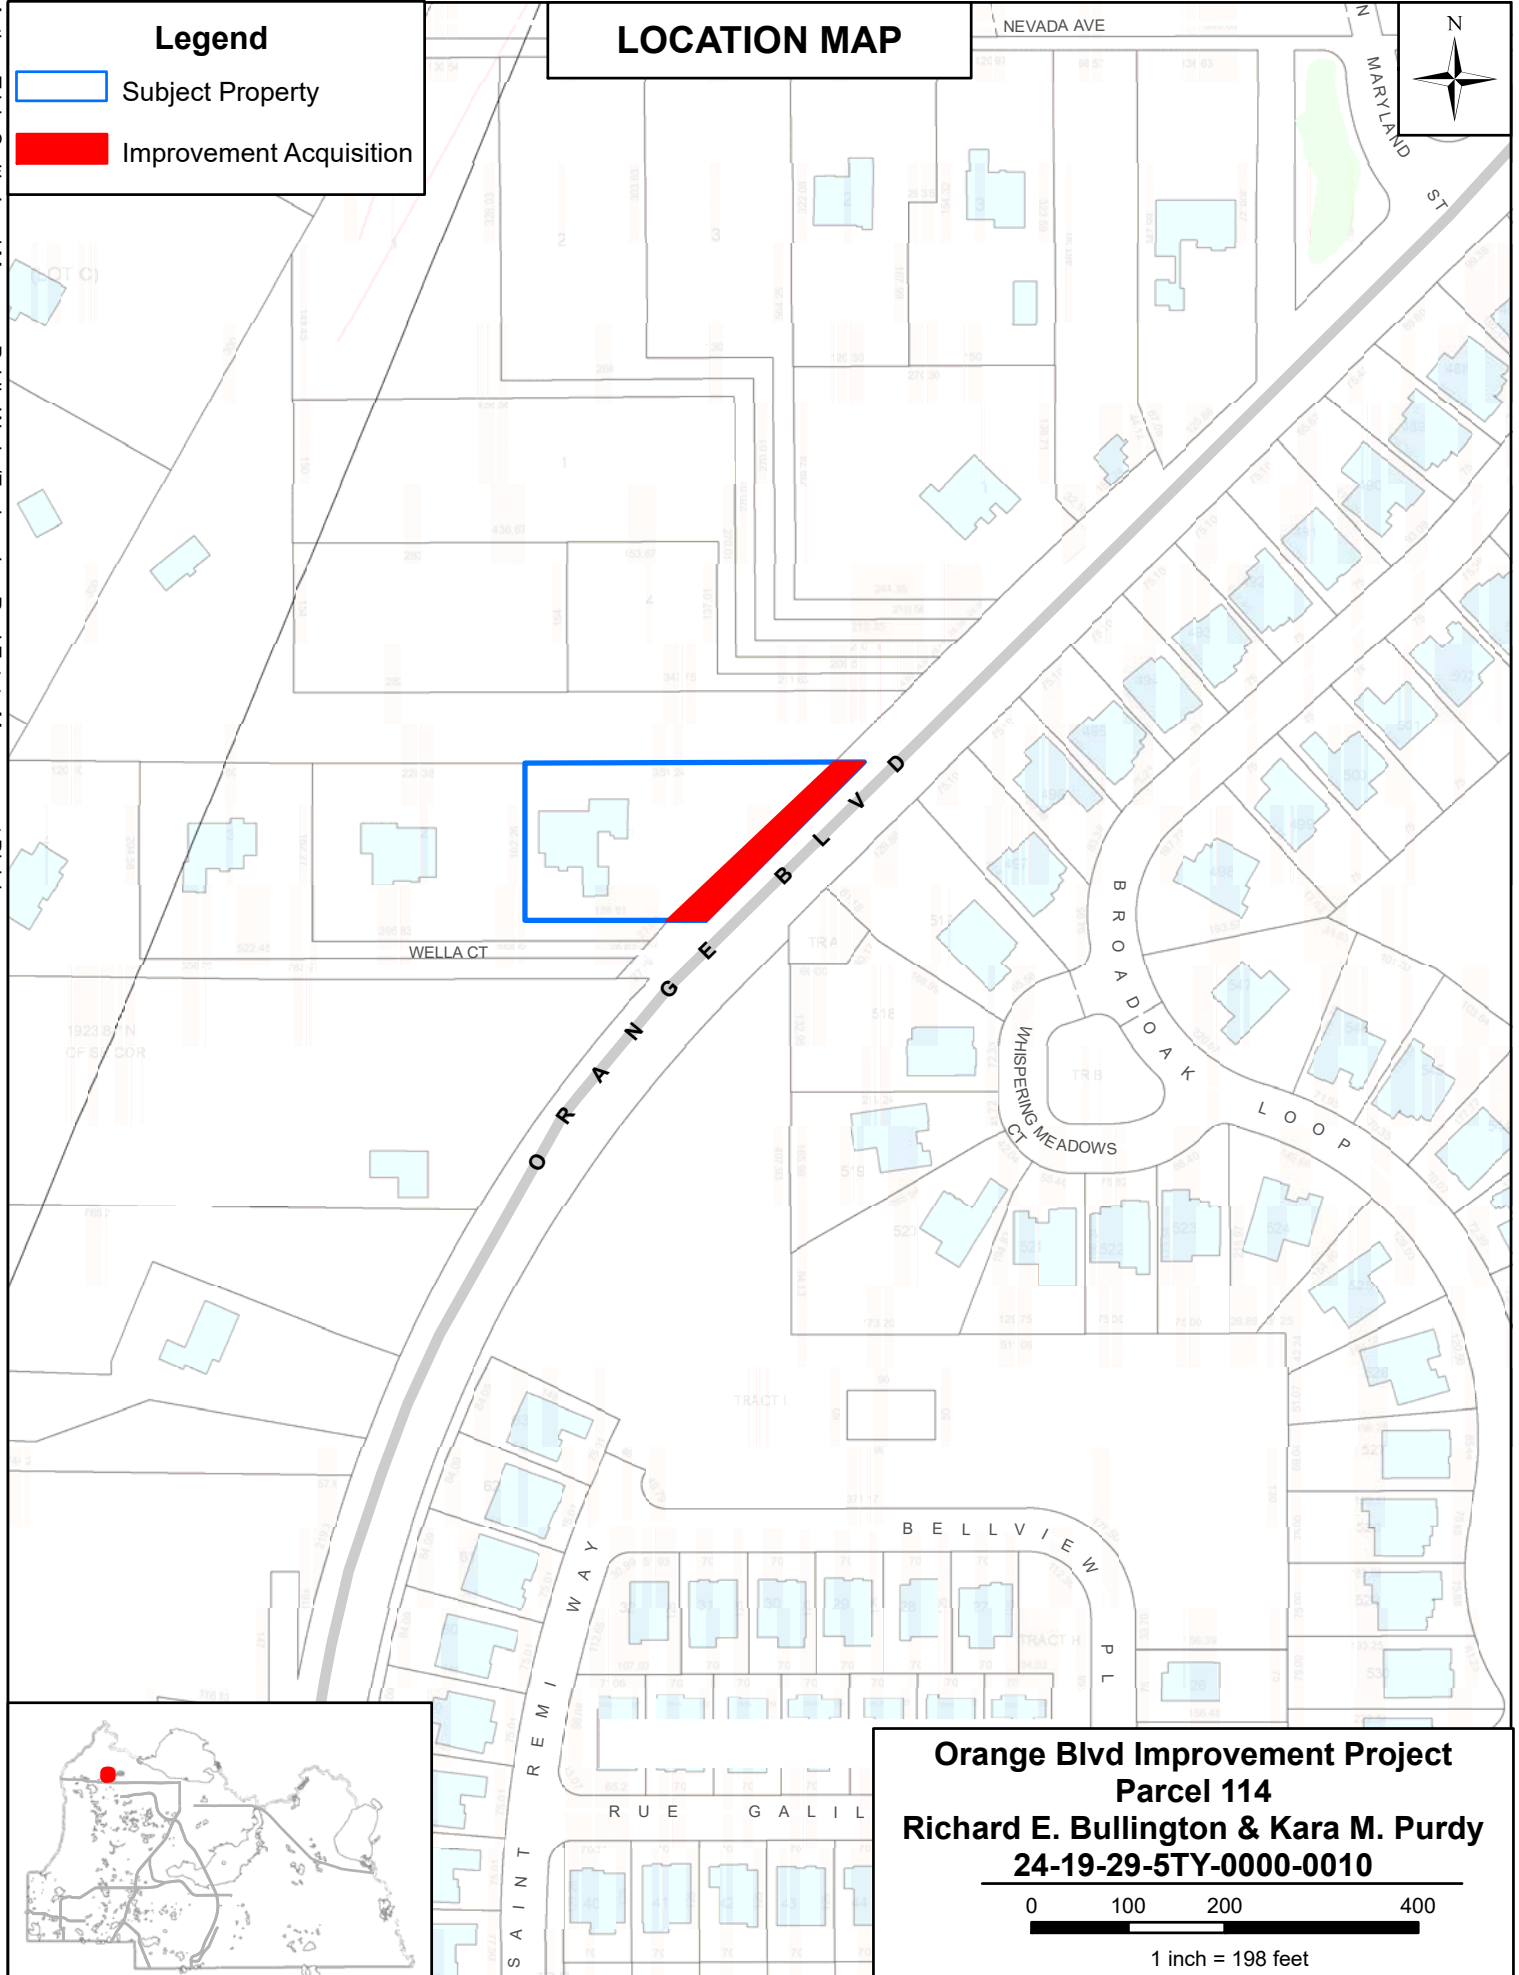

**Legend**

-  Subject Property
-  Improvement Acquisition

**LOCATION MAP**

NEVADA AVE

MARYLAND ST

**Orange Blvd Improvement Project**  
**Parcel 114**  
**Richard E. Bullington & Kara M. Purdy**  
**24-19-29-5TY-0000-0010**

1 inch = 198 feet