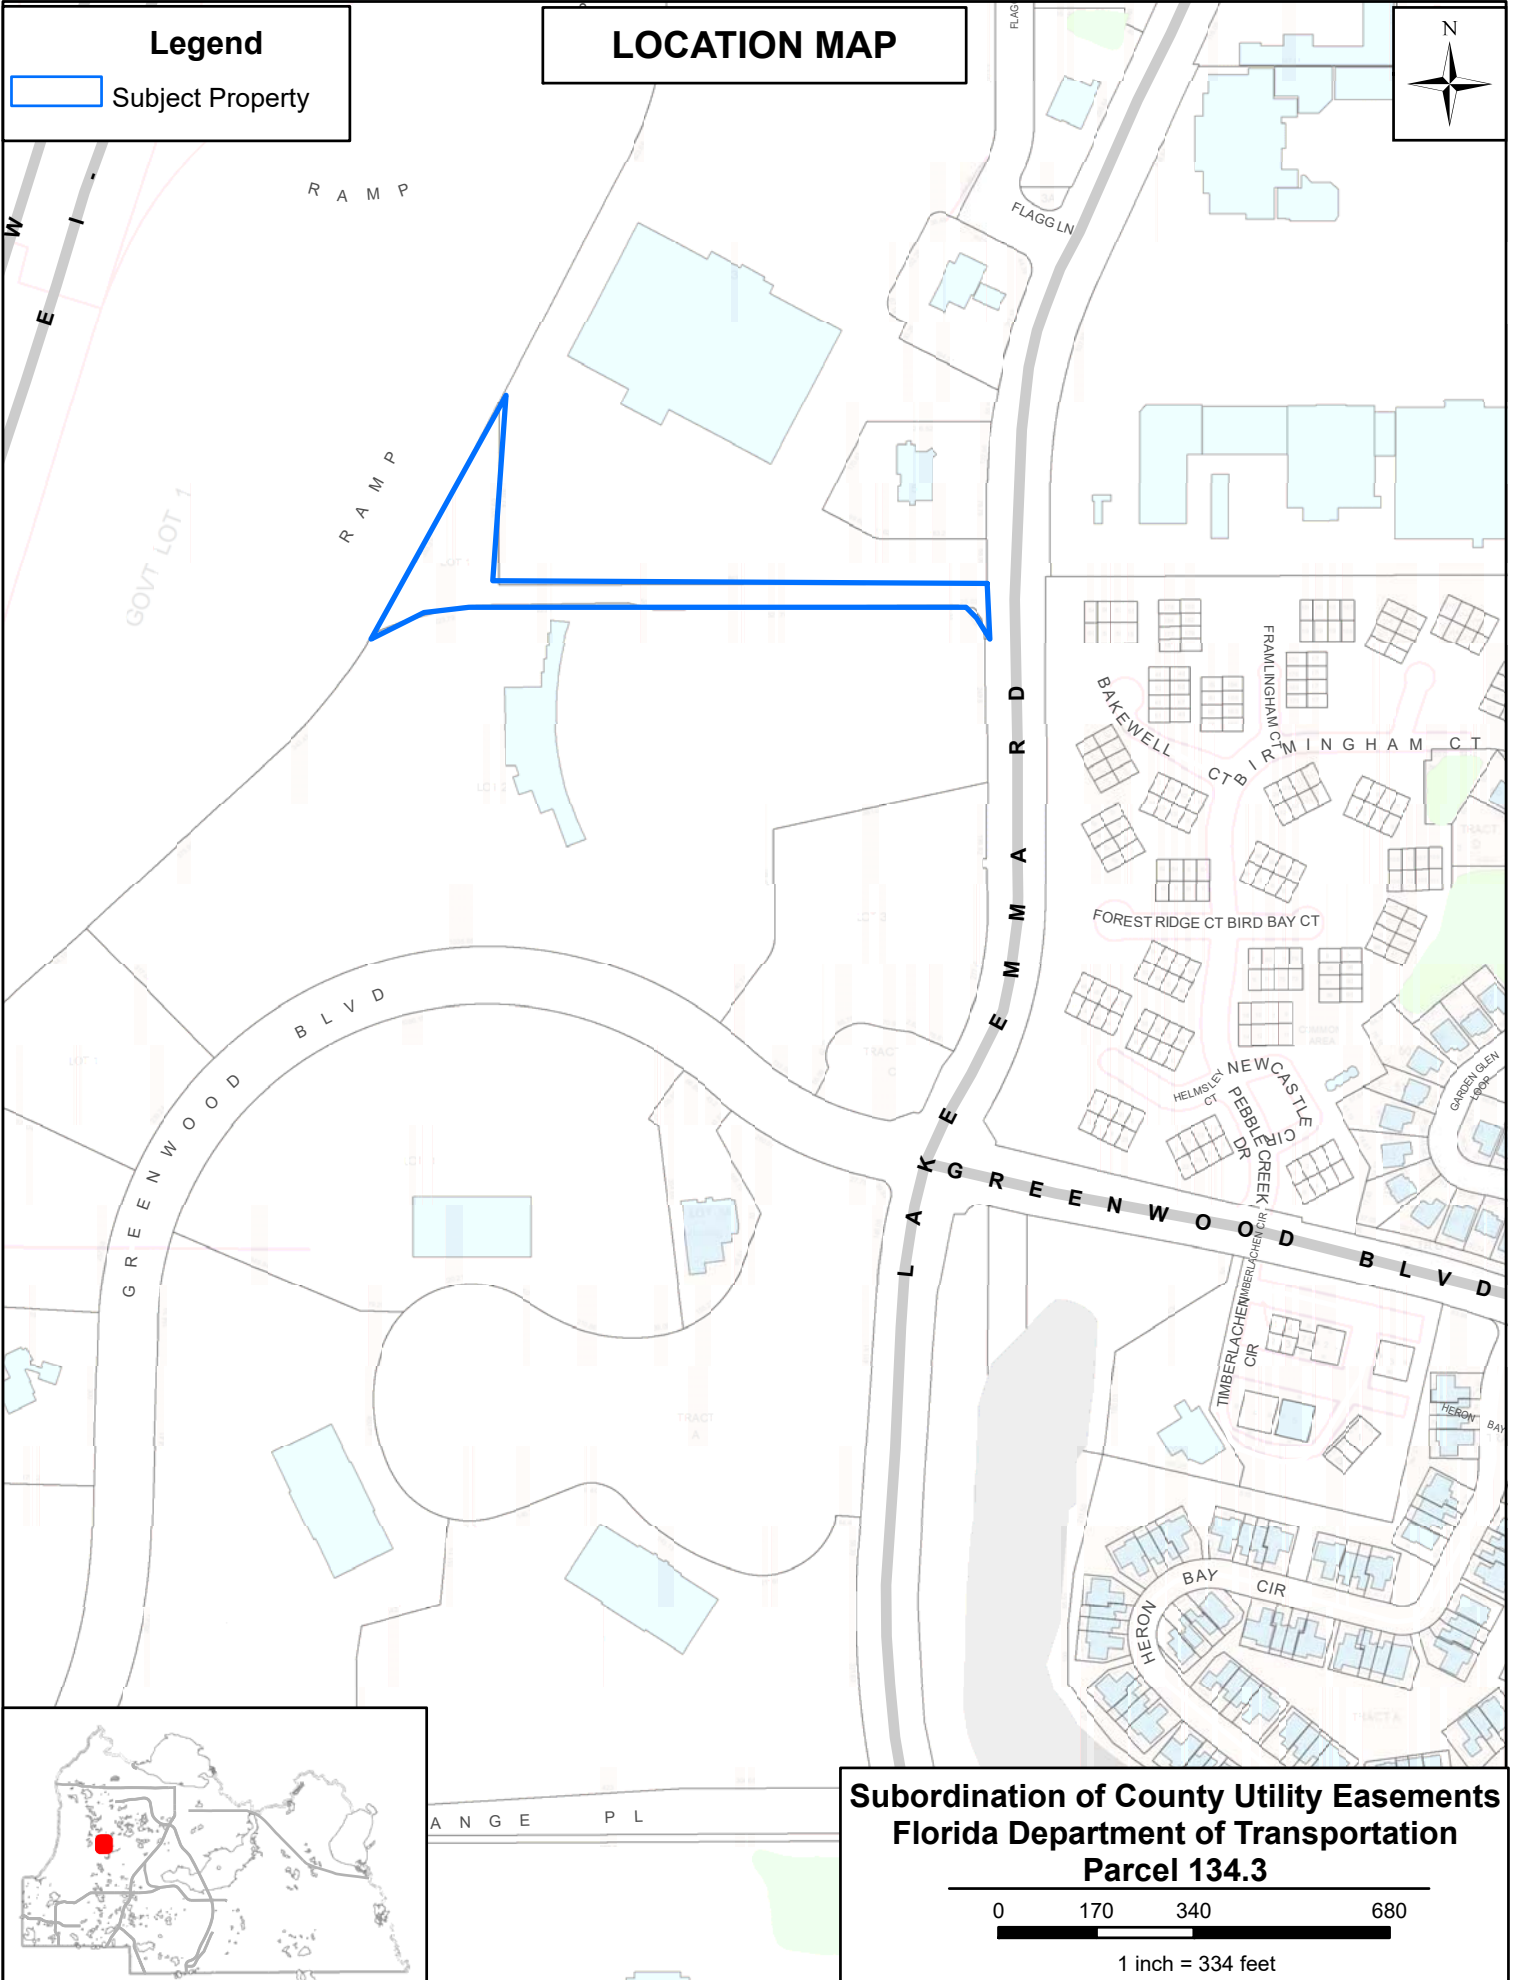

Legend

 Subject Property

LOCATION MAP

Subordination of County Utility Easements Florida Department of Transportation Parcel 134.3

0 170 340 680

1 inch = 334 feet